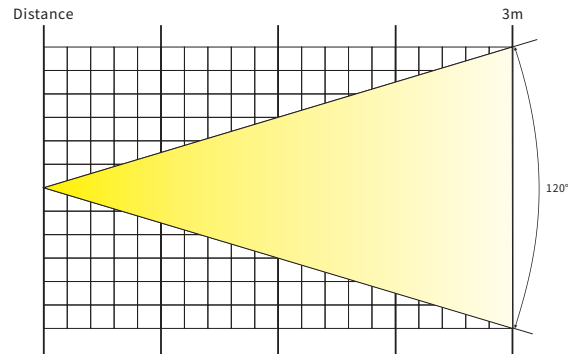

PHOTOMETRICS DIAGRAM

(LUX)	
RGBW	516
R	200
G	272
B	180
W	416